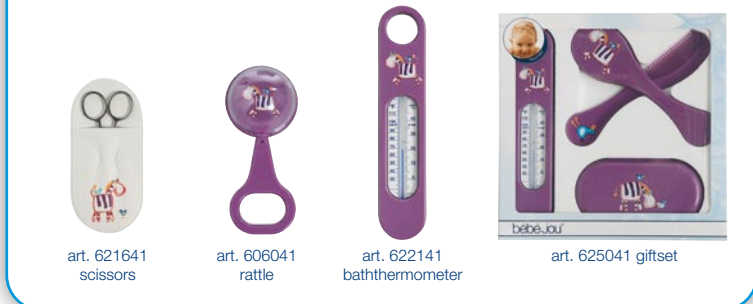

Ziggy Zebra

art. 603841 toiletseat

art. 603941 toilet trainer

art. 601841 potty

art. 602041 step stool

art. 602841 potty trainer

art. 620741 soapbox

art. 622541 roomthermometer

art. 621541 manicure set

art. 620841 brush & comb

art. 621241 box with q-tips

art. 621341 easy wipe box

art. 621441 easy wipe travel box

art. 621641 scissors

art. 606041 rattle

art. 622141 baththermometer